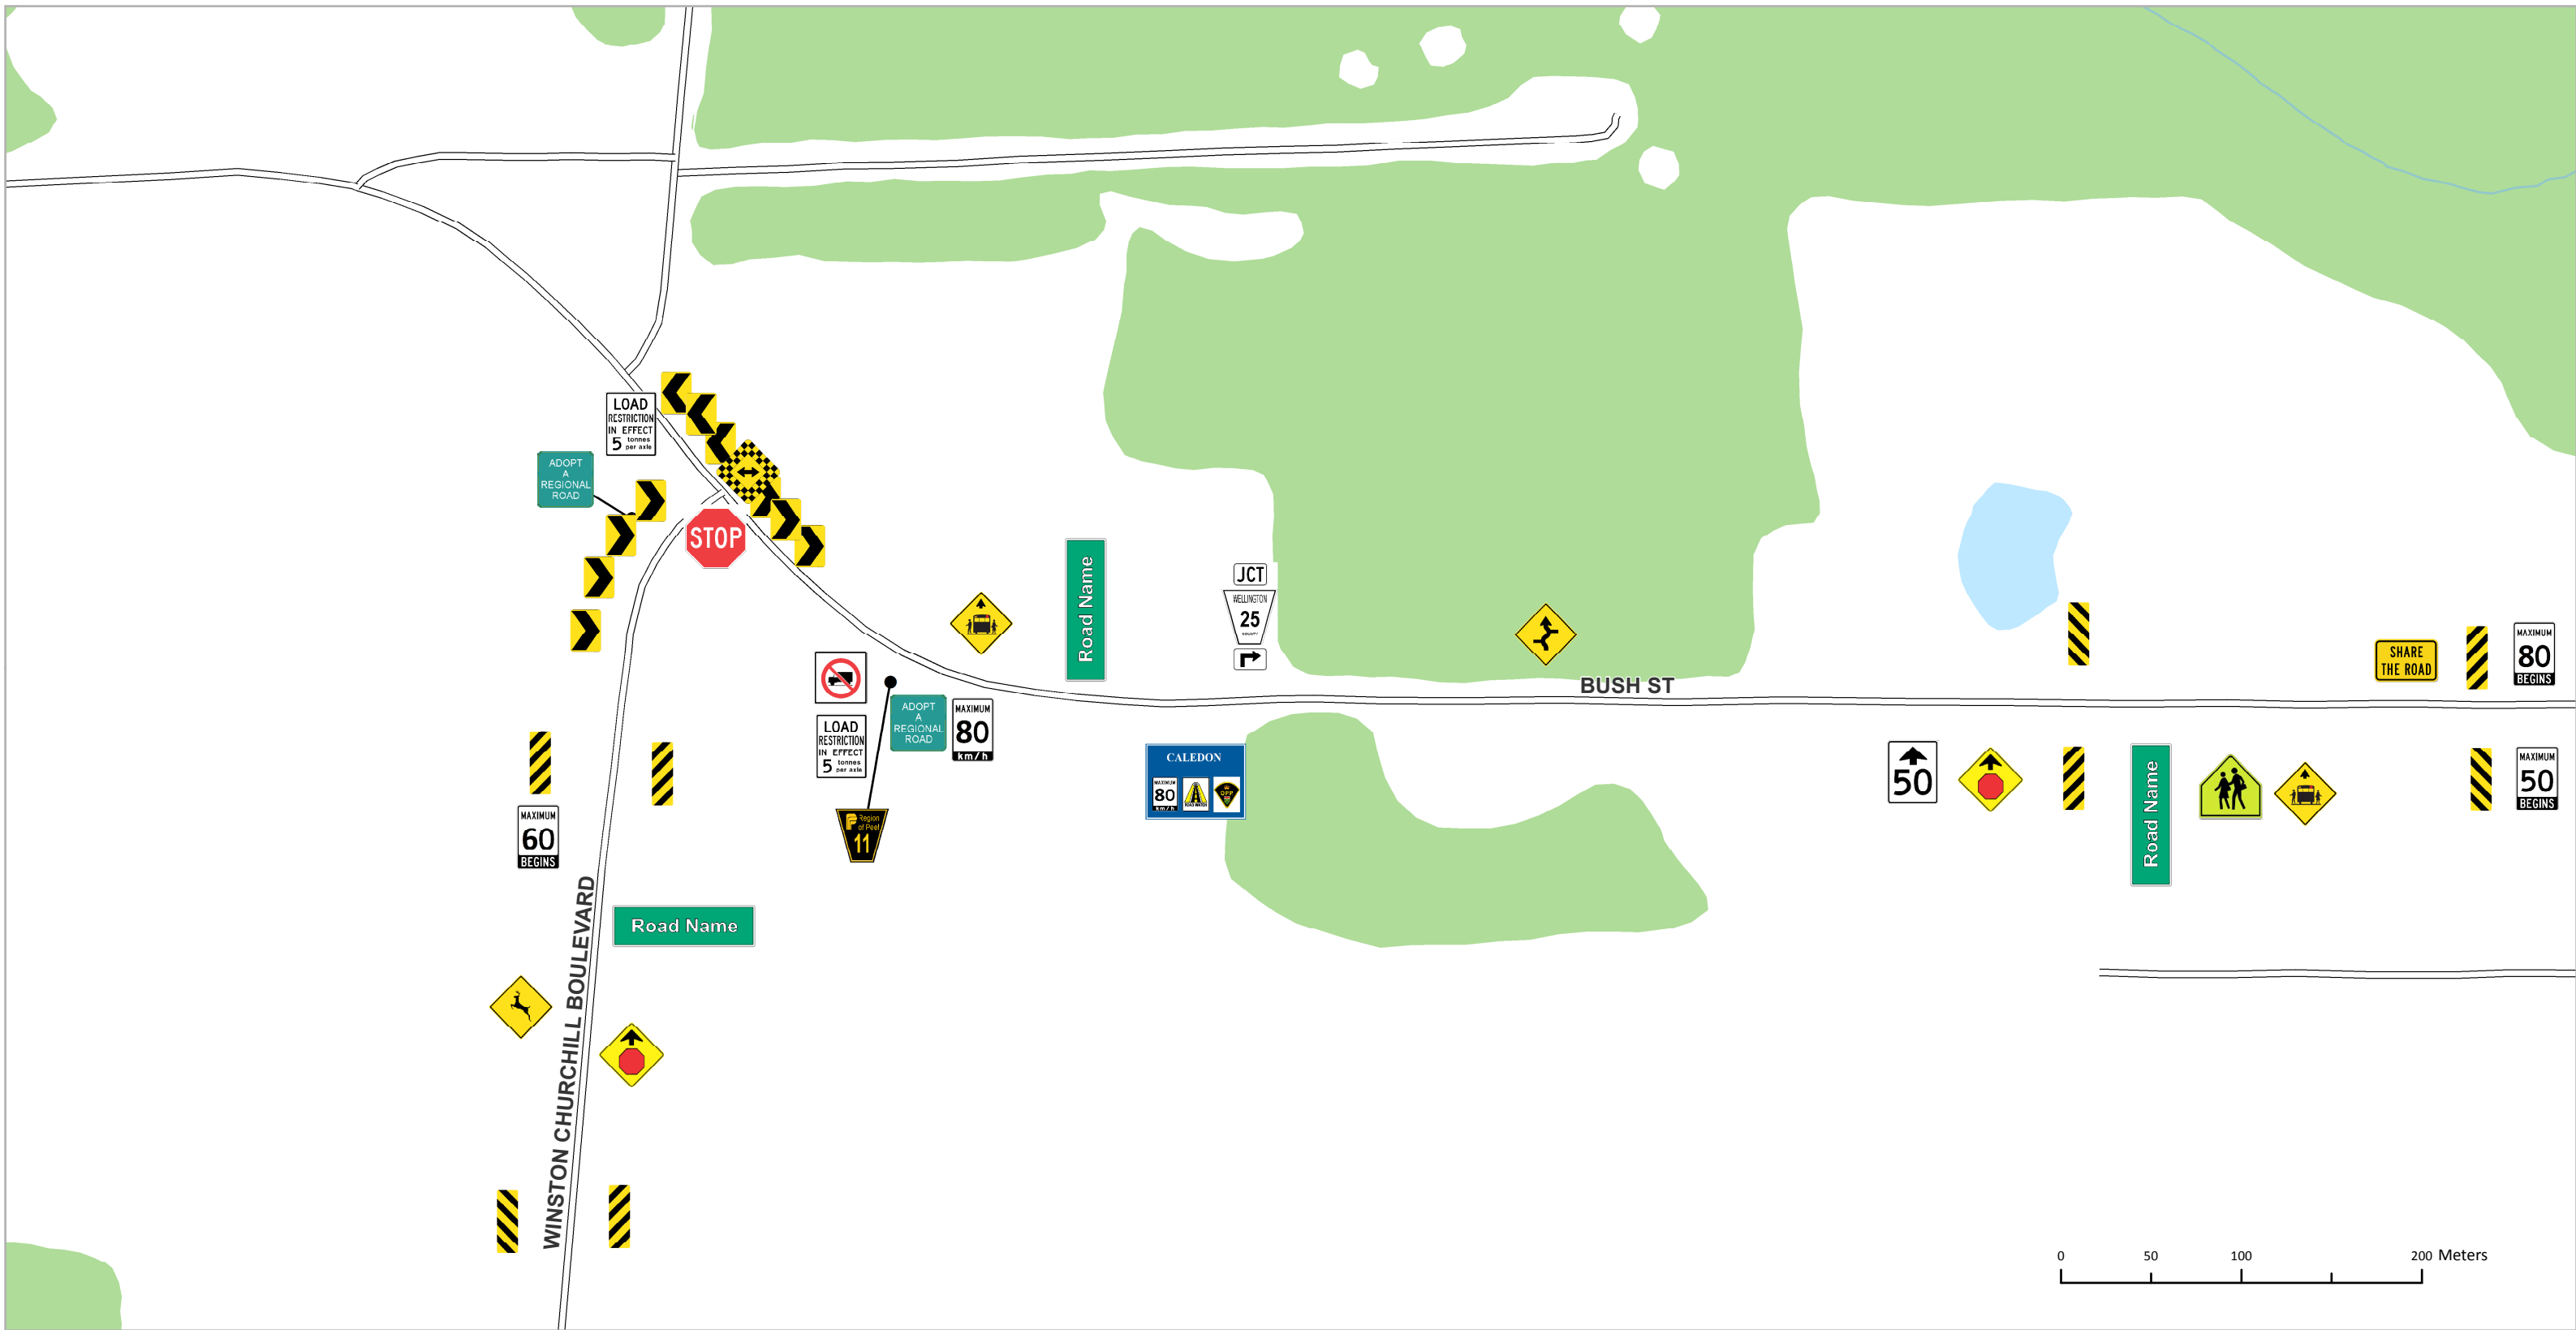

Appendix D
Signage Inventory Plans

**Belfountain EA: Signage Map
Overview Map**

March 2013

Legend

- Signage
- Road
- Railroad
- Watercourse
- Water body
- Wooded Area

Belfountain EA: Signage Map

(Plate 1 of 11)

March 2013

Legend

Road

Railroad

Watercourse

Water body

Wooded Area

Belfountain EA: Signage Map

- Road
- Watercourse
- Wooded Area
- Railroad
- Water body

Belfountain EA: Signage Map

(Plate 4 of 11)

March 2013

Legend

Road

Railroad

Watercourse

Legend

Road

Railroad

Watercourse

Water body

Wooded Area

Belfountain EA: Signage Map

(Plate 11 of 11)