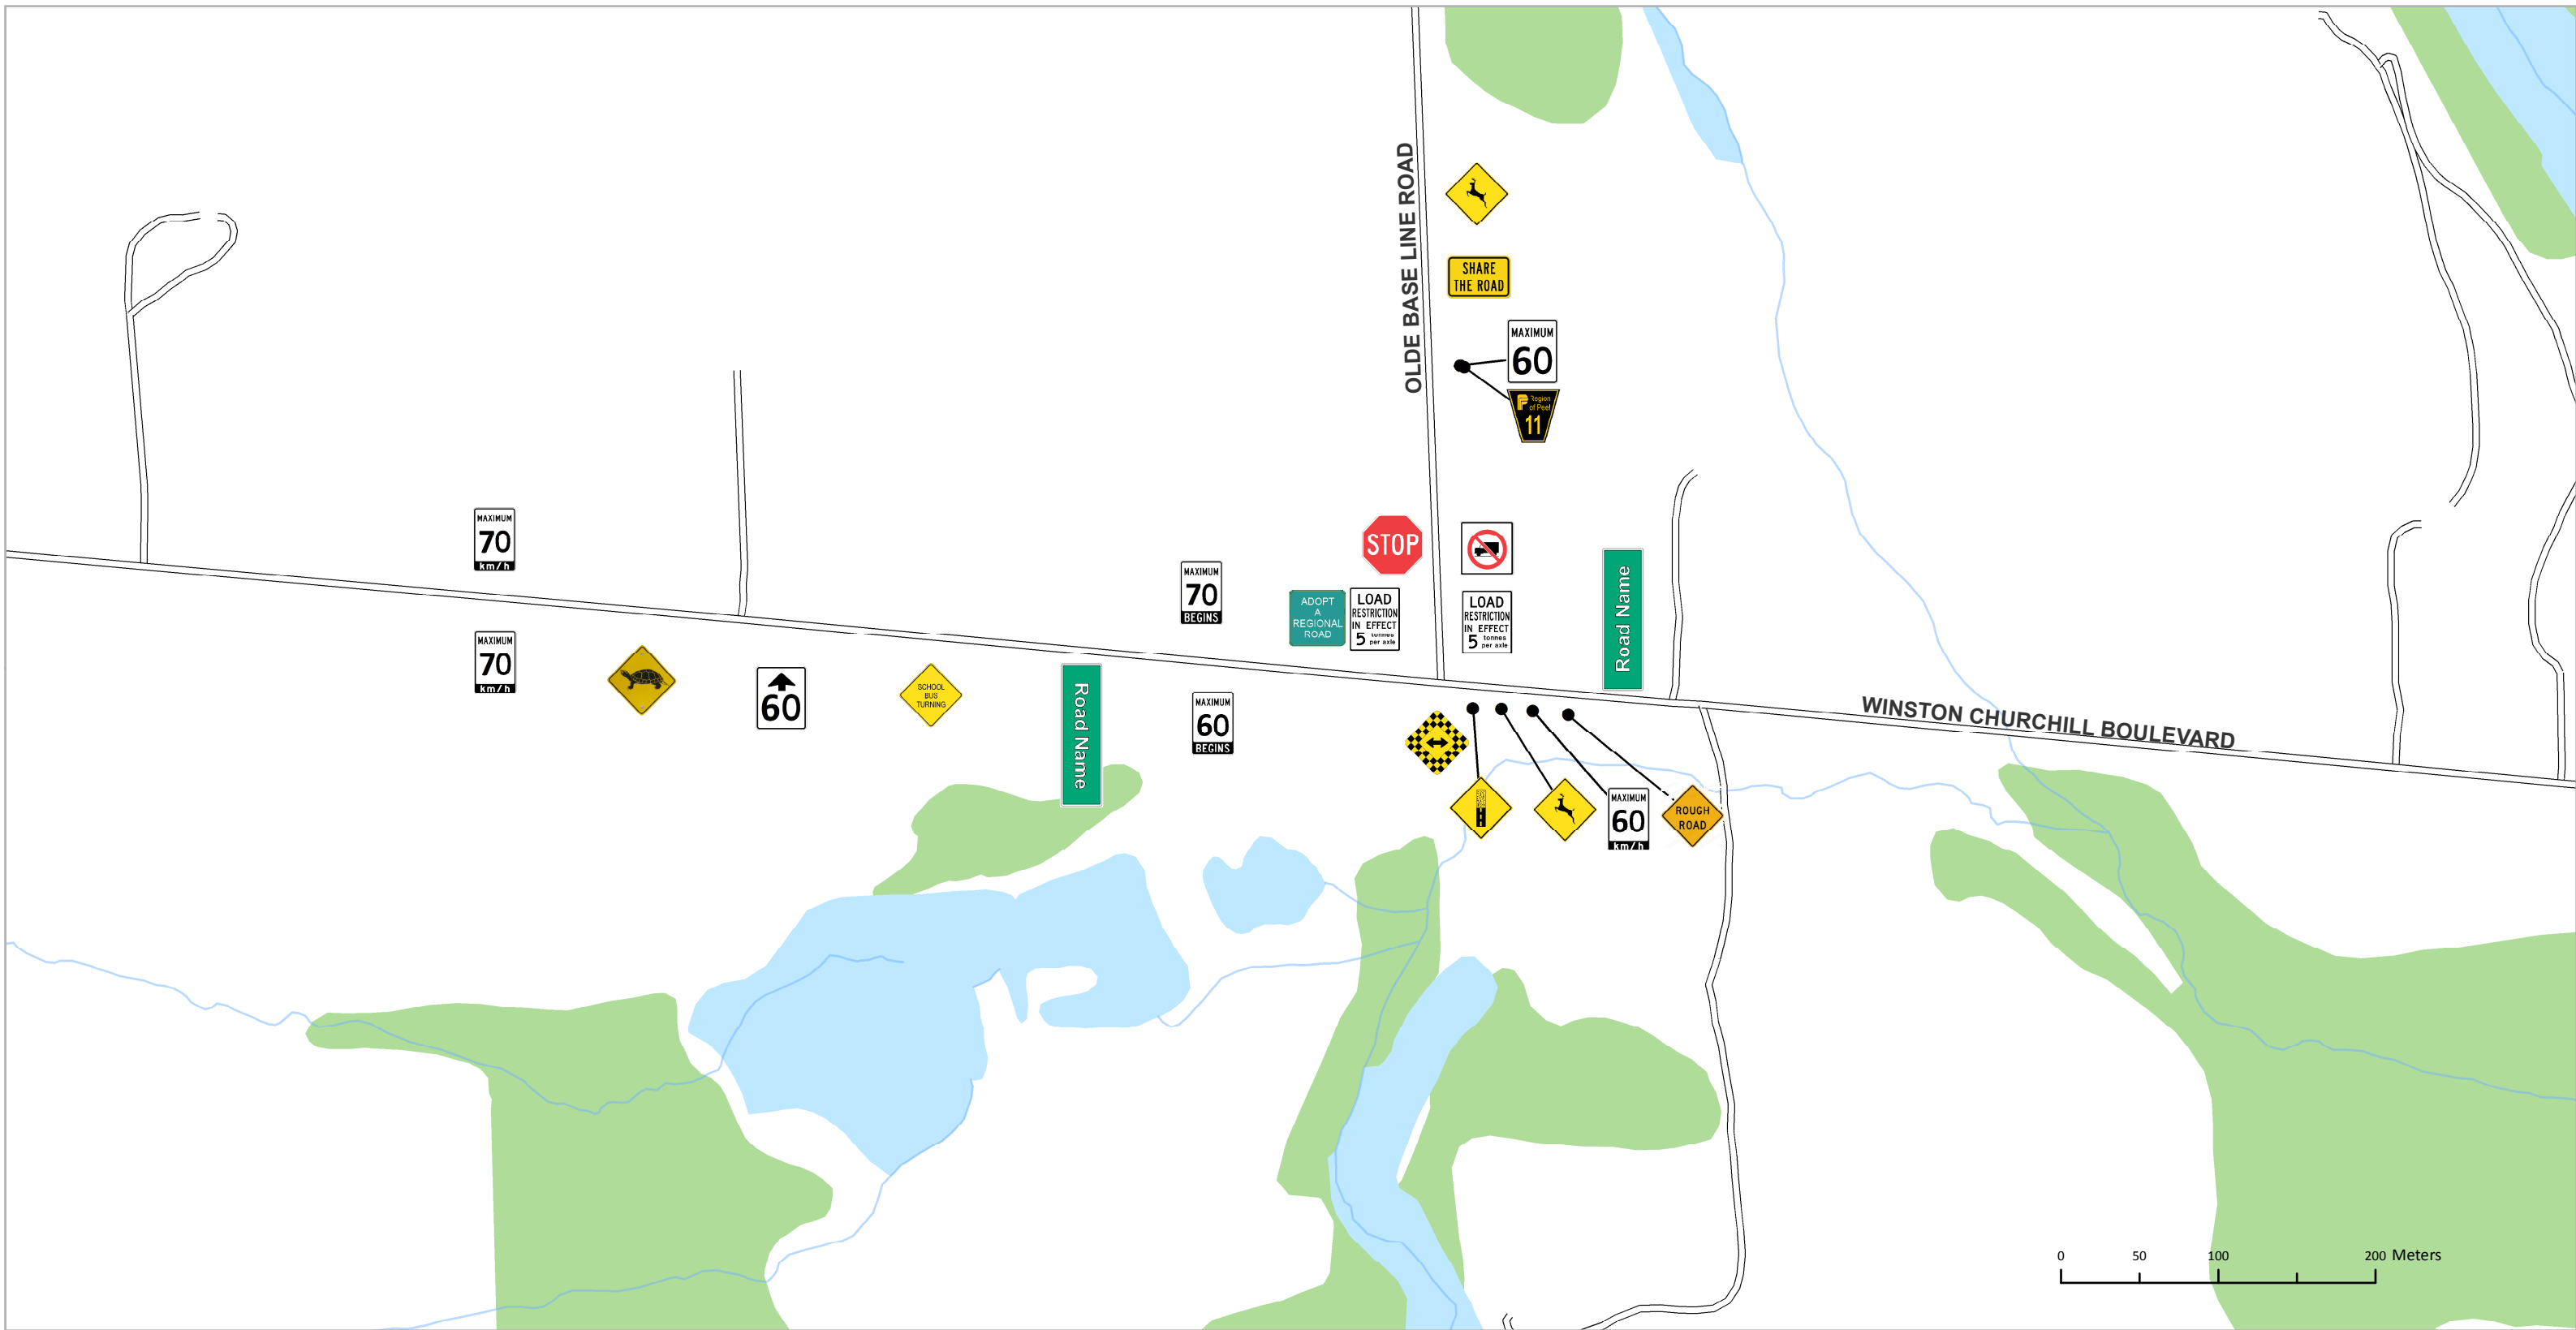

Railroad

Watercourse

Water body

Wooded Area

Belfountain EA: Signage Map

(Plate 8 of 11)

March 2013

Legend

Road

Railroad

Watercourse

Water body

Wooded Area

Belfountain EA: Signage Map

(Plate 10 of 11)

March 2013

Legend

Road

Railroad

Watercourse

Water body

Wooded Area

Belfountain EA: Signage Map

(Plate 11 of 11)

March 2013

Legend

Road

Railroad

Watercourse

Water body

Wooded Area