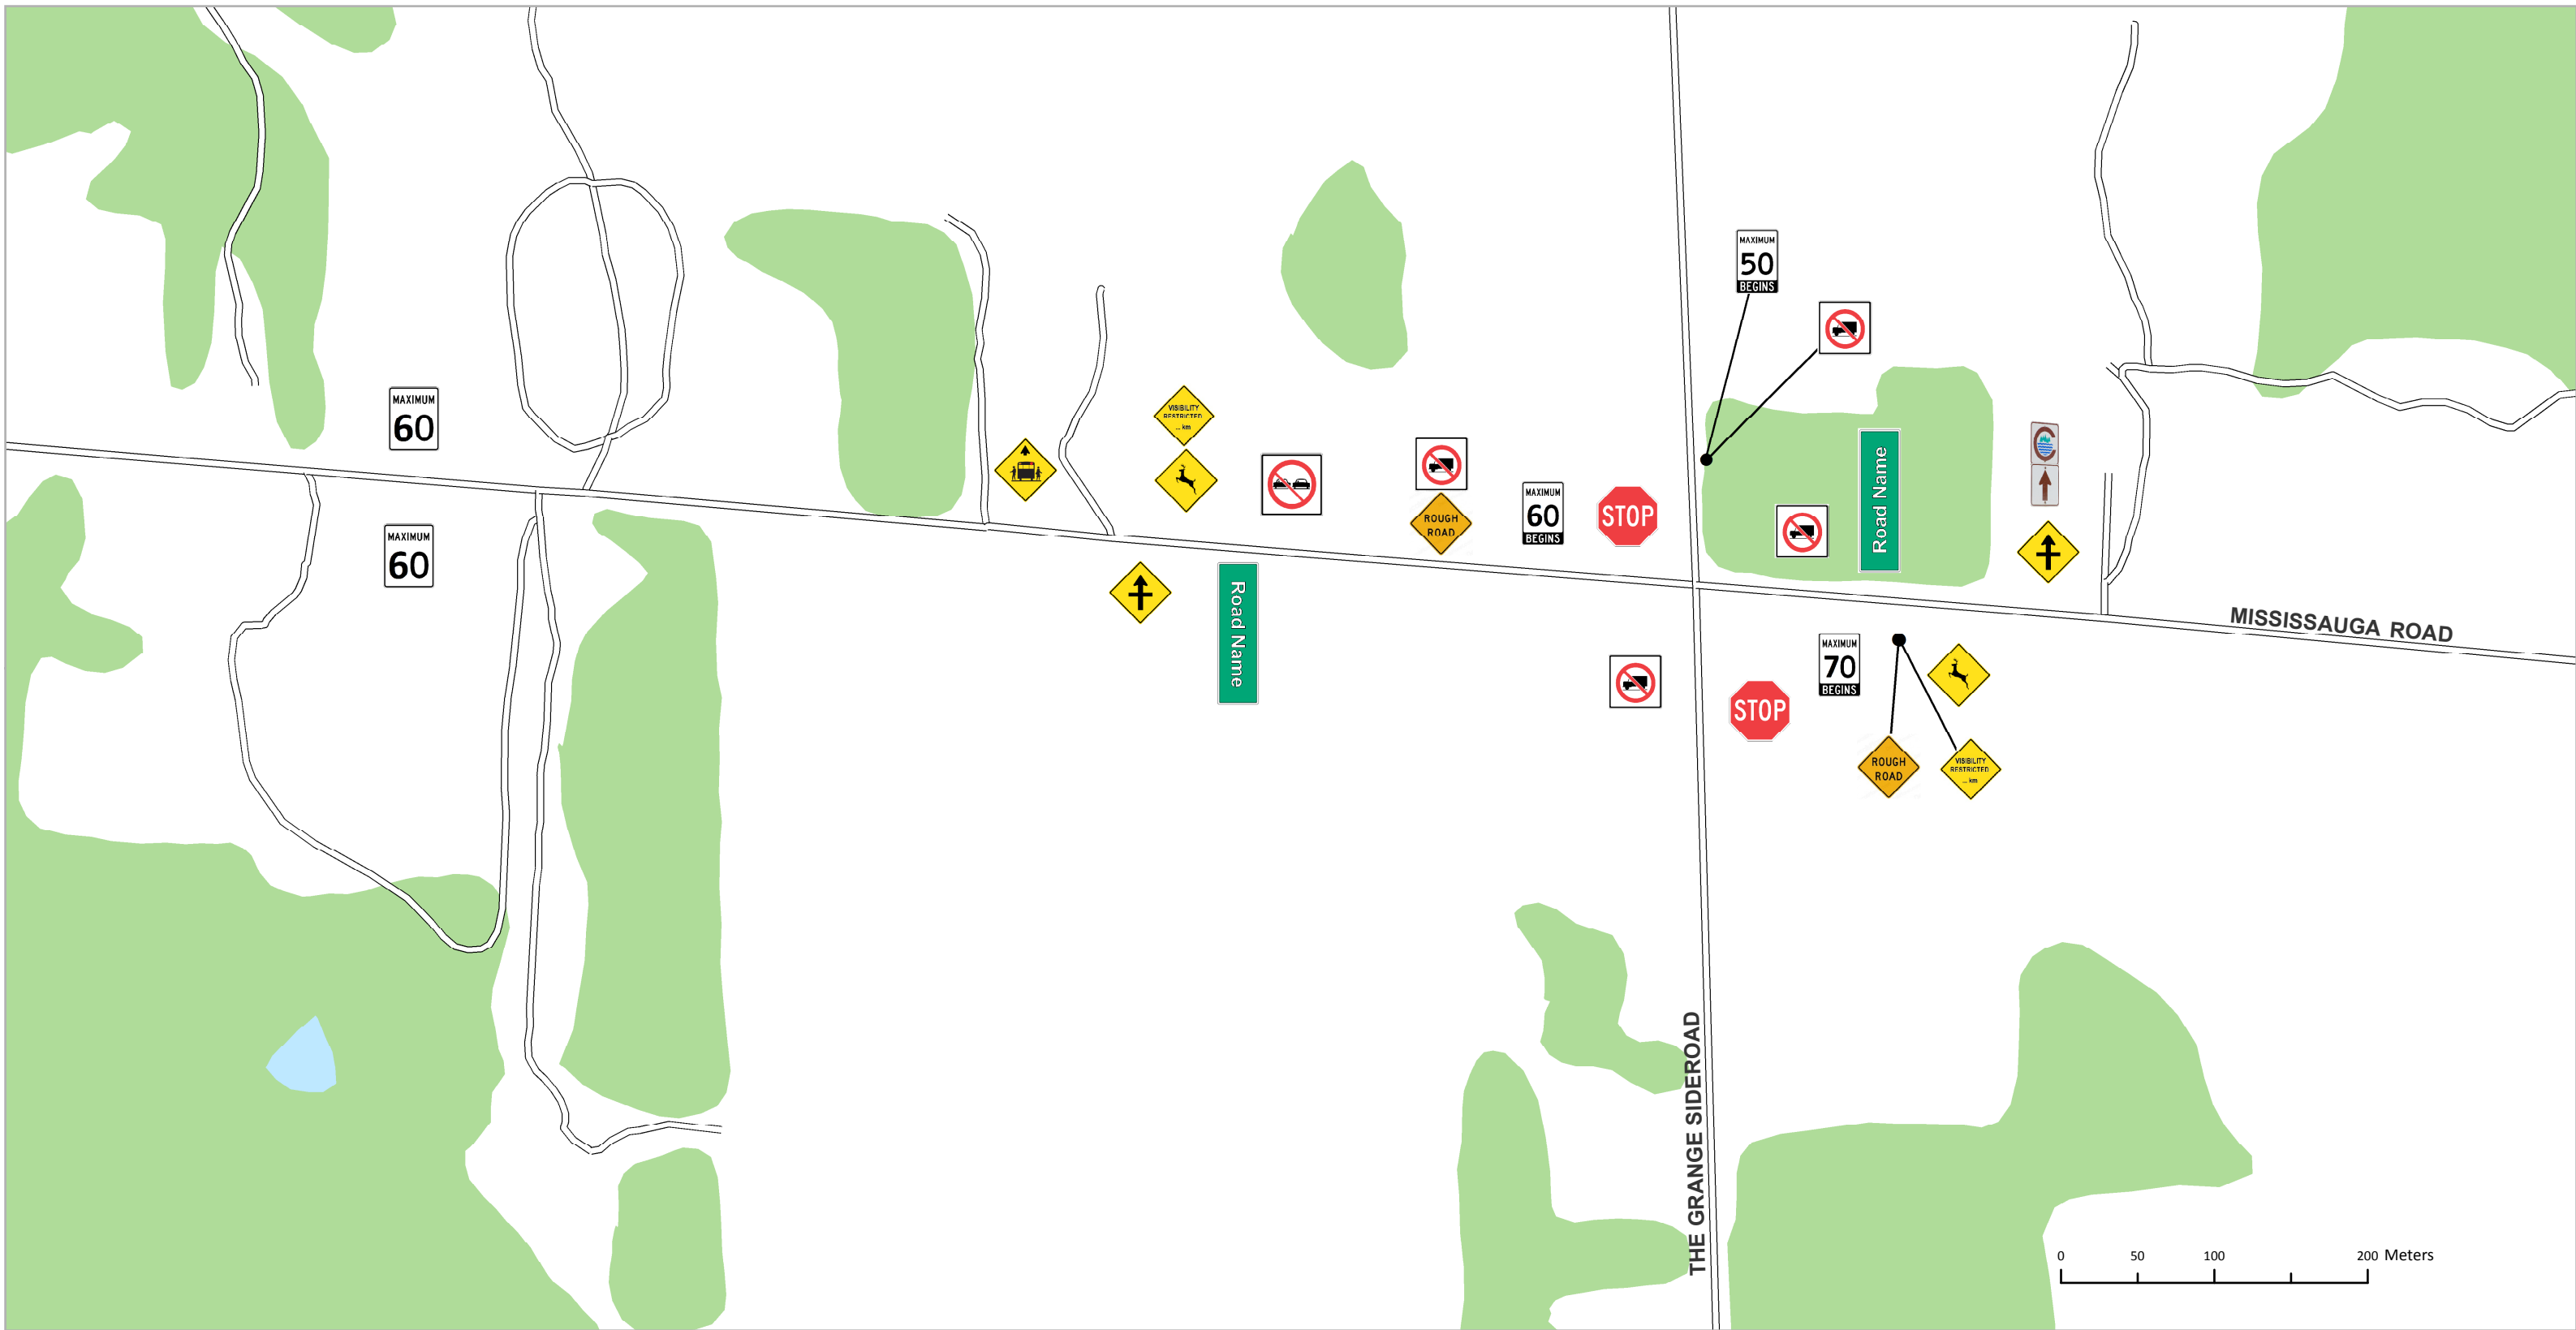

March 2013

Legend

Road

Railroad

Watercourse

Water body

Wooded Area

Belfountain EA: Signage Map

(Plate 2 of 11)

March 2013

Legend

- Road
- Watercourse
- Wooded Area
- Railroad
- Water body

Belfountain EA: Signage Map

(Plate 3 of 11)

March 2013

Legend

- Road
- Watercourse
- Wooded Area
- Railroad
- Water body

Belfountain EA: Signage Map

(Plate 4 of 11)

March 2013

Legend

Road

Railroad

Watercourse

Legend

Road

Railroad

Watercourse

Water body

Wooded Area

Belfountain EA: Signage Map

(Plate 11 of 11)