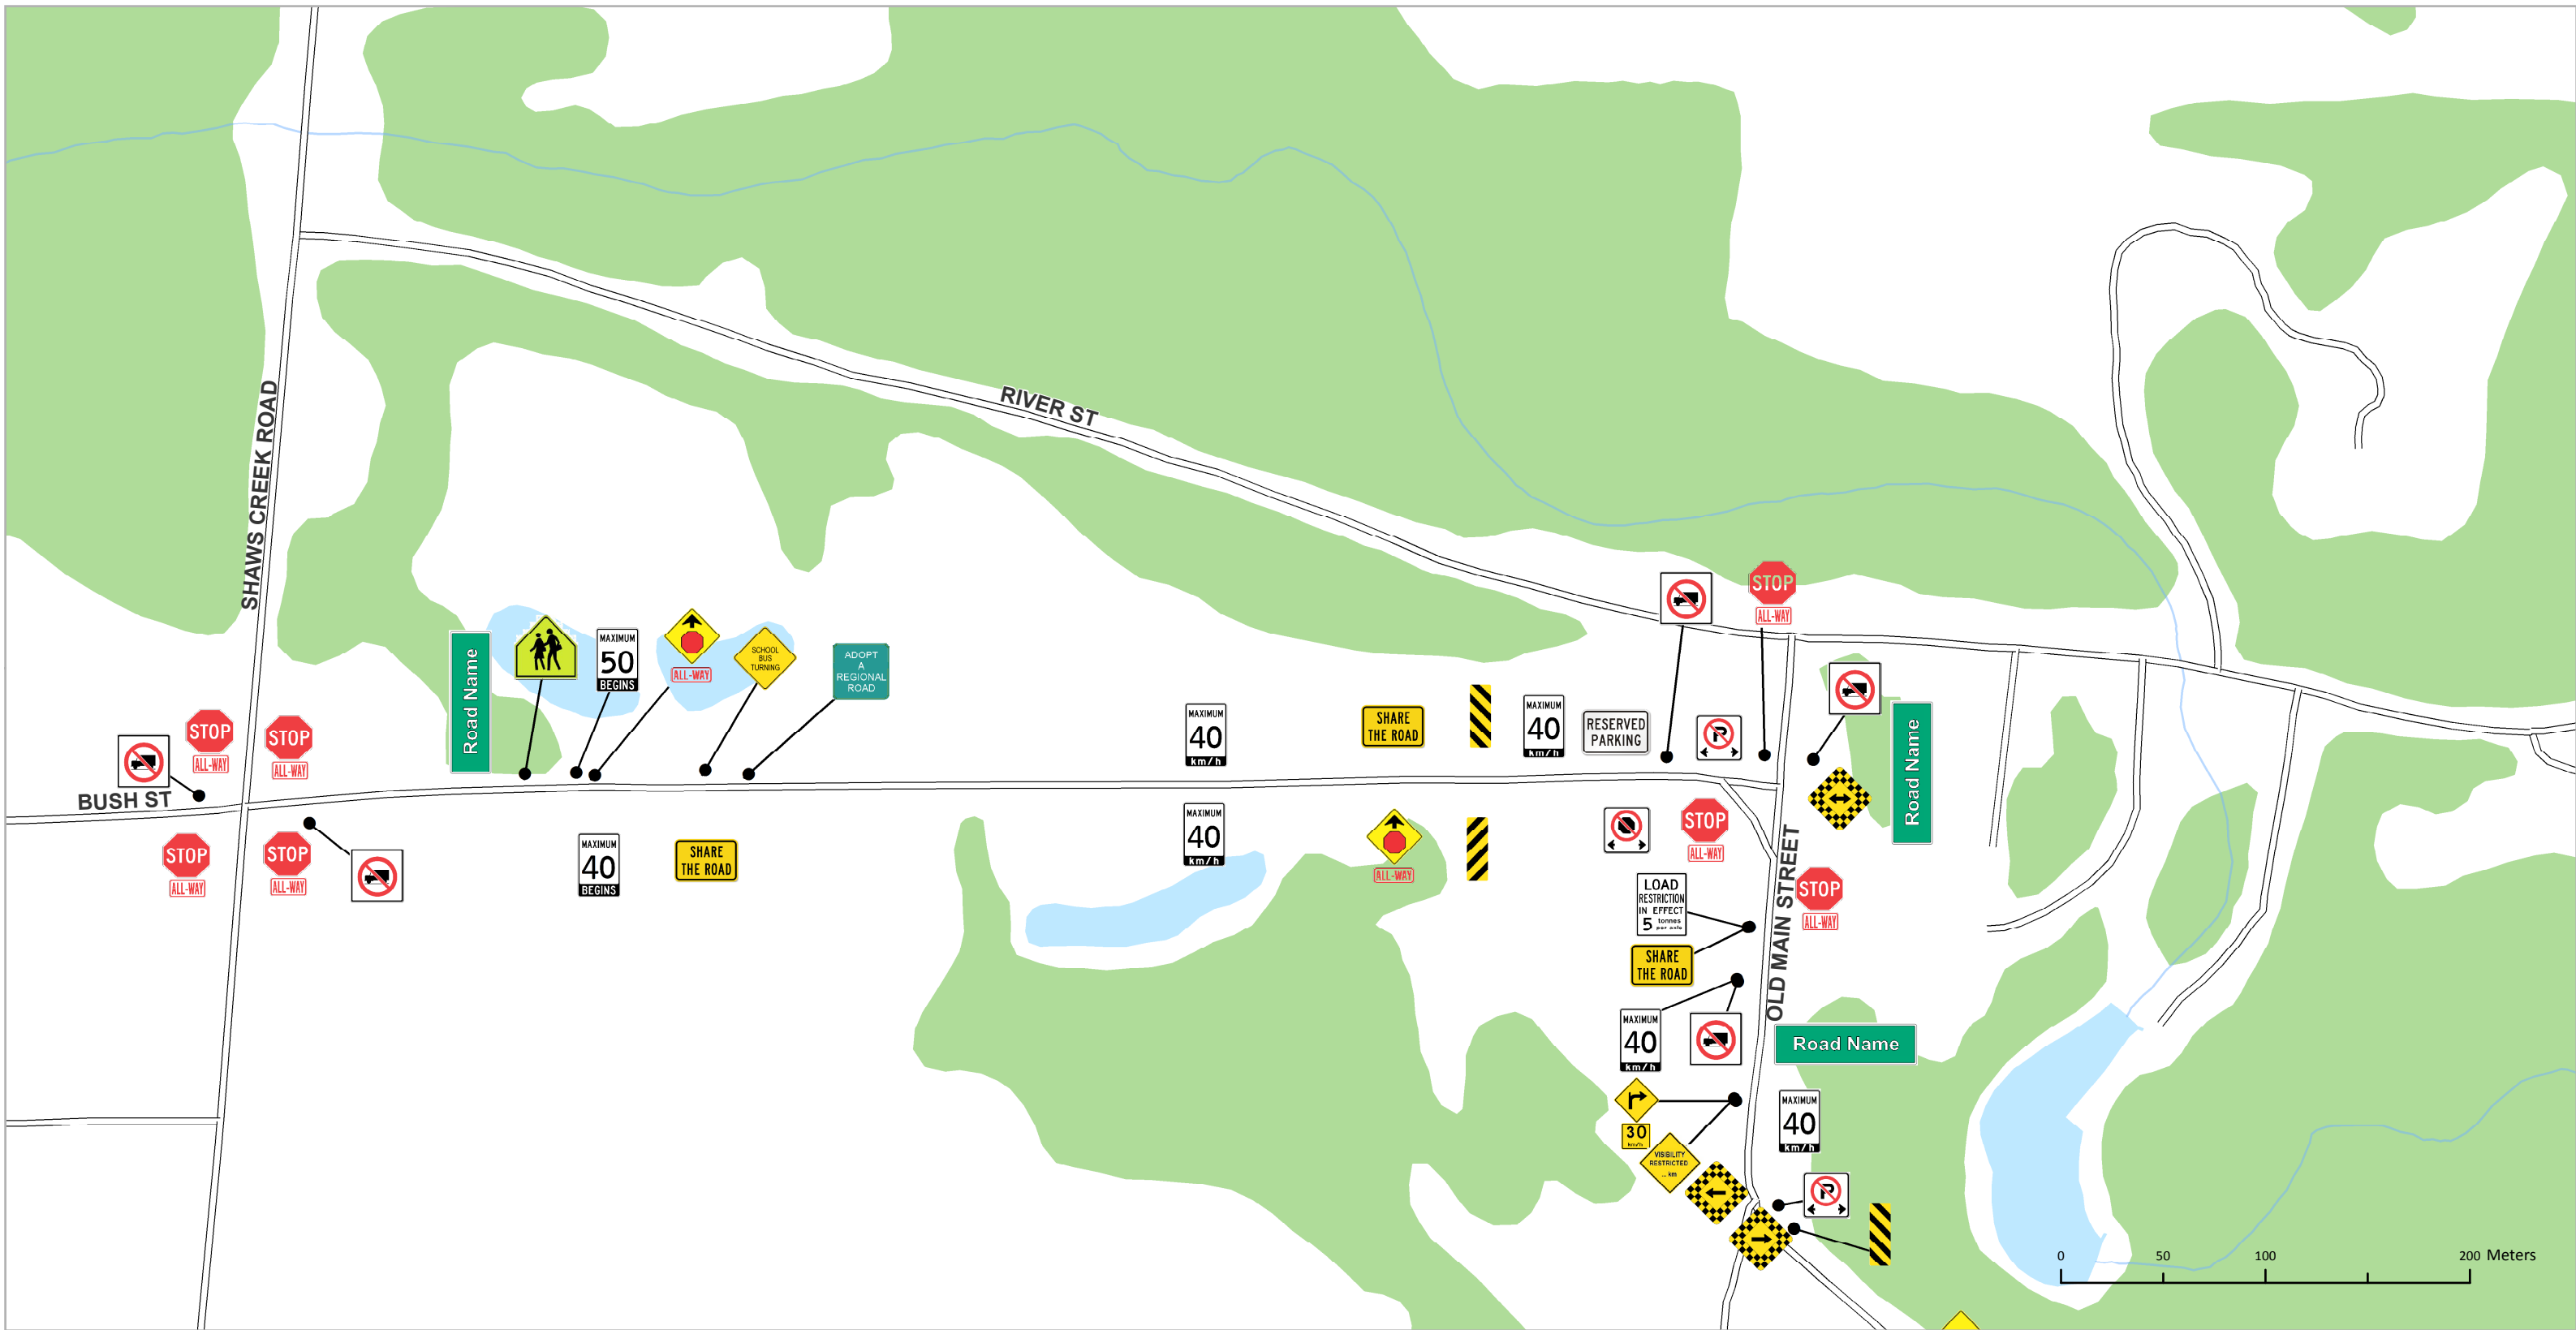

March 2013

Legend

Road

Railroad

Watercourse

Water body

Wooded Area

Belfountain EA: Signage Map

(Plate 2 of 11)

March 2013

Legend

- Road
- Watercourse
- Wooded Area
- Railroad
- Water body

Belfountain EA: Signage Map

(Plate 3 of 11)

March 2013

Legend

- Road
- Watercourse
- Wooded Area
- Railroad
- Water body

Belfountain EA: Signage Map

(Plate 4 of 11)

March 2013

Legend

Road

Railroad

Watercourse

Legend

Road

Railroad

Watercourse

Water body

Wooded Area

Belfountain EA: Signage Map

(Plate 11 of 11)