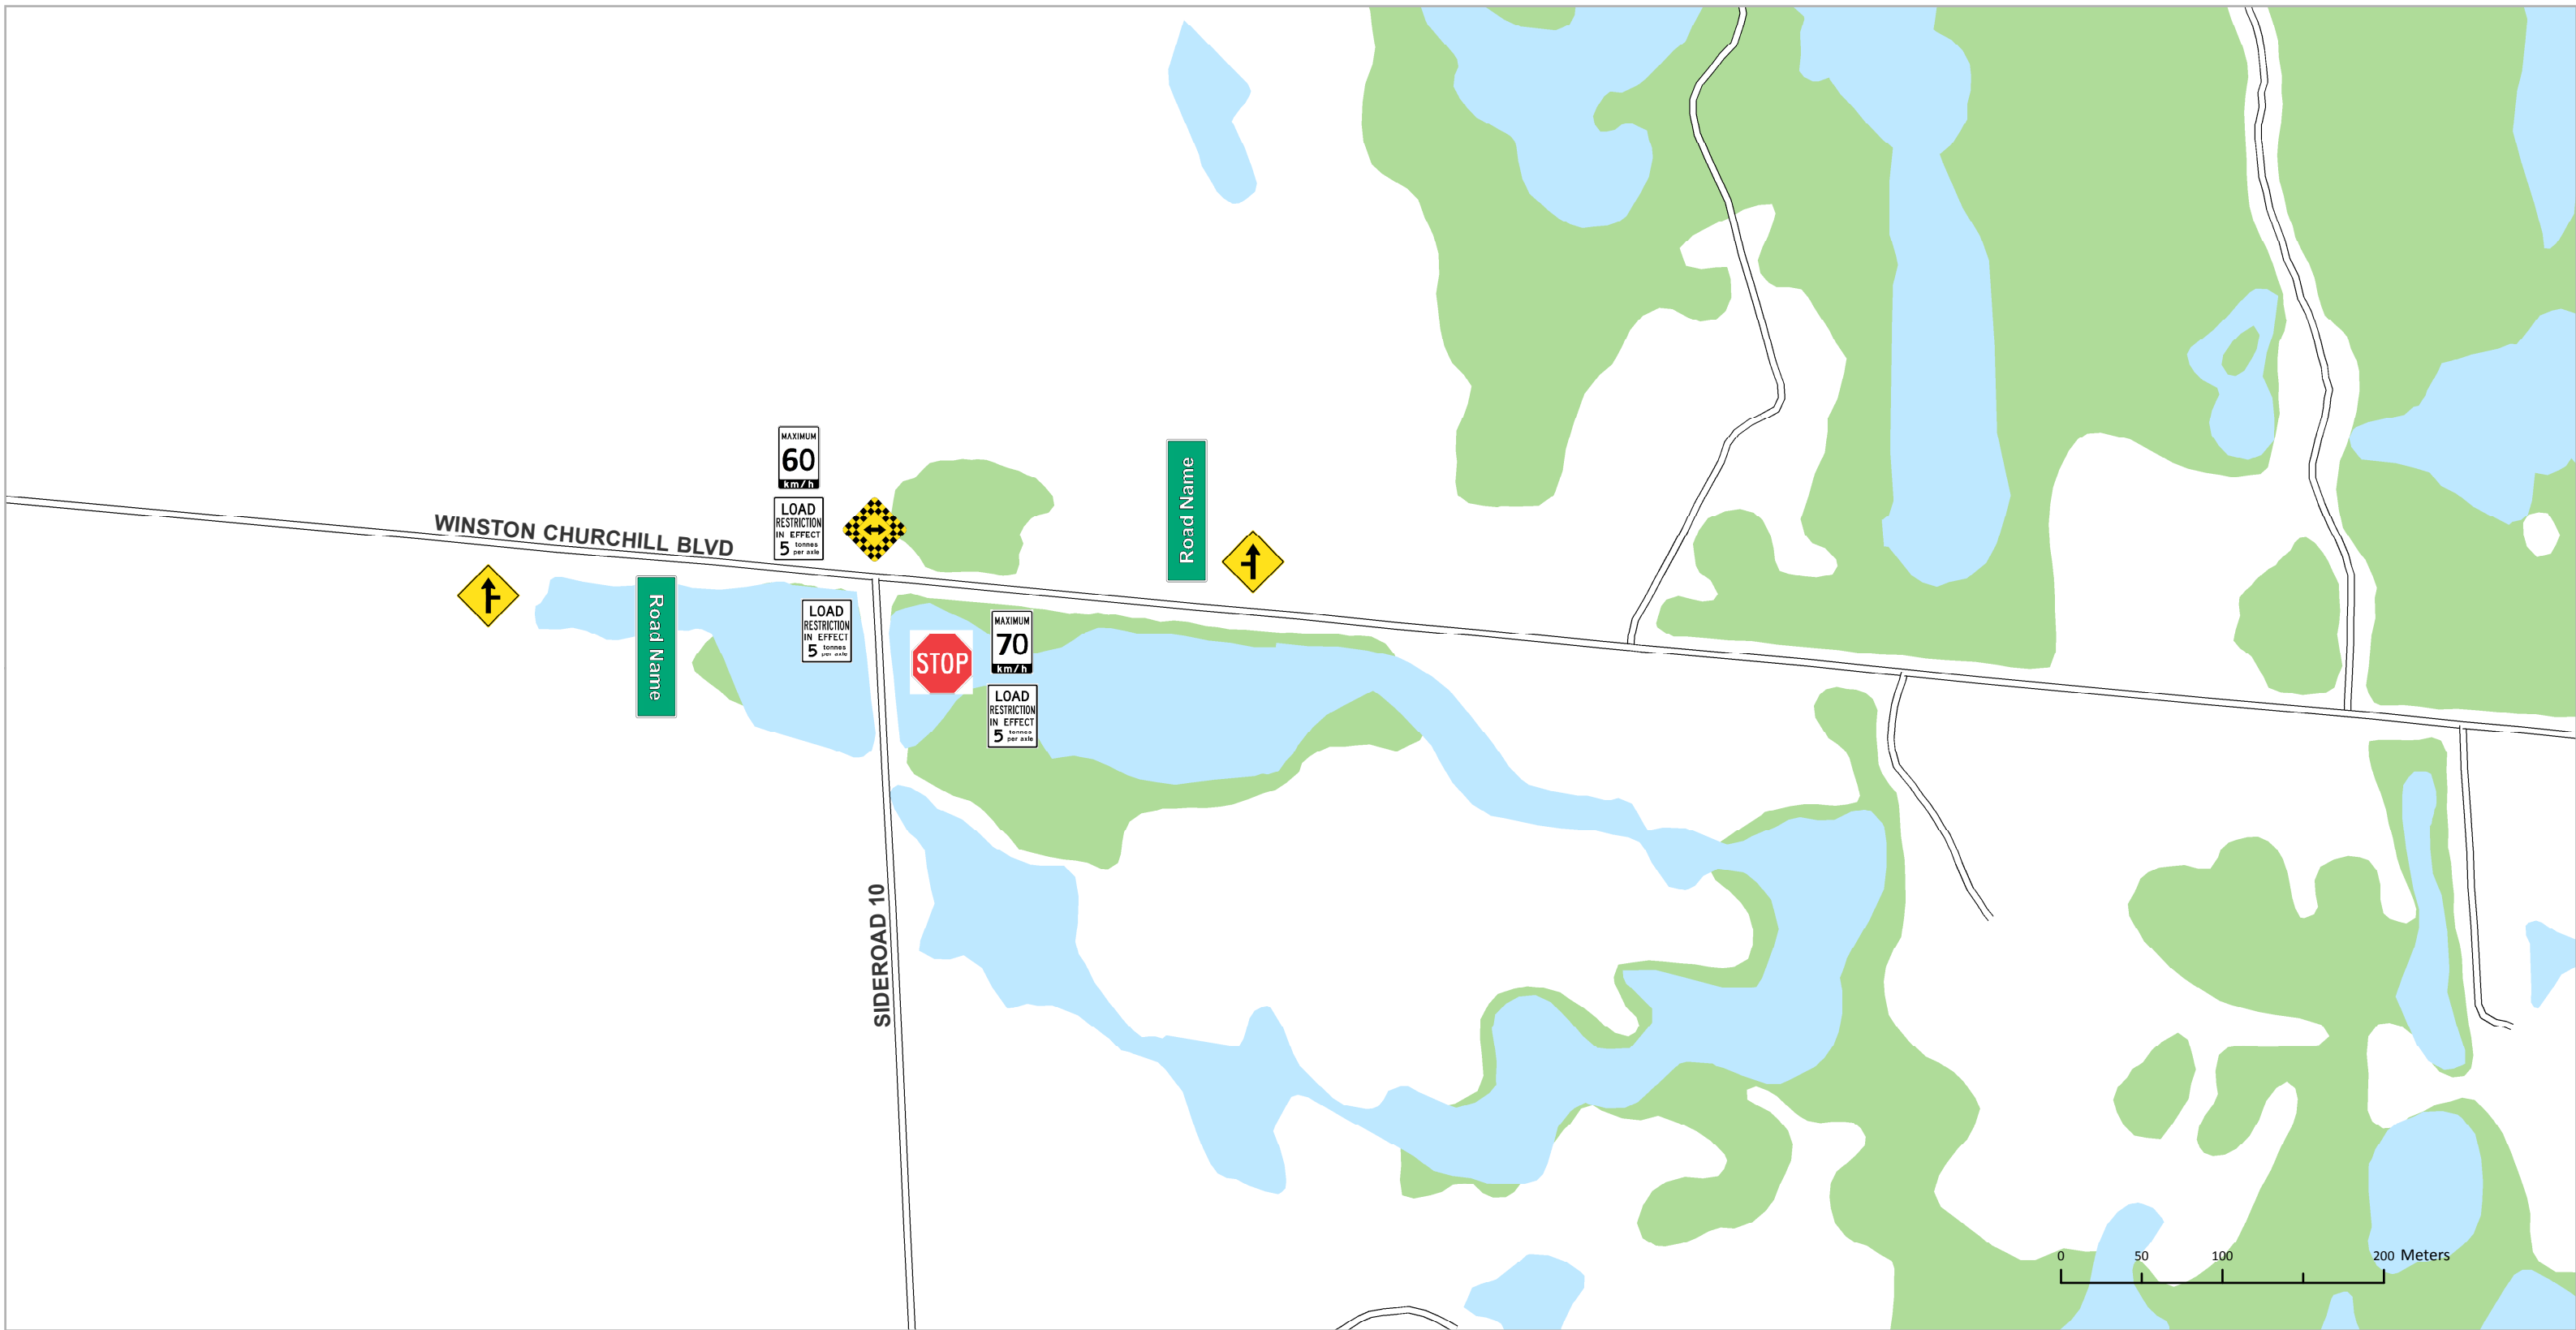

Road

Railroad

Watercourse

Water body

Wooded Area

Belfountain EA: Signage Map

(Plate 10 of 11)

March 2013

Legend

Road

Railroad

Watercourse

Water body

Wooded Area

Belfountain EA: Signage Map

(Plate 11 of 11)

March 2013

Legend

Road

Railroad

Watercourse

Water body

Wooded Area