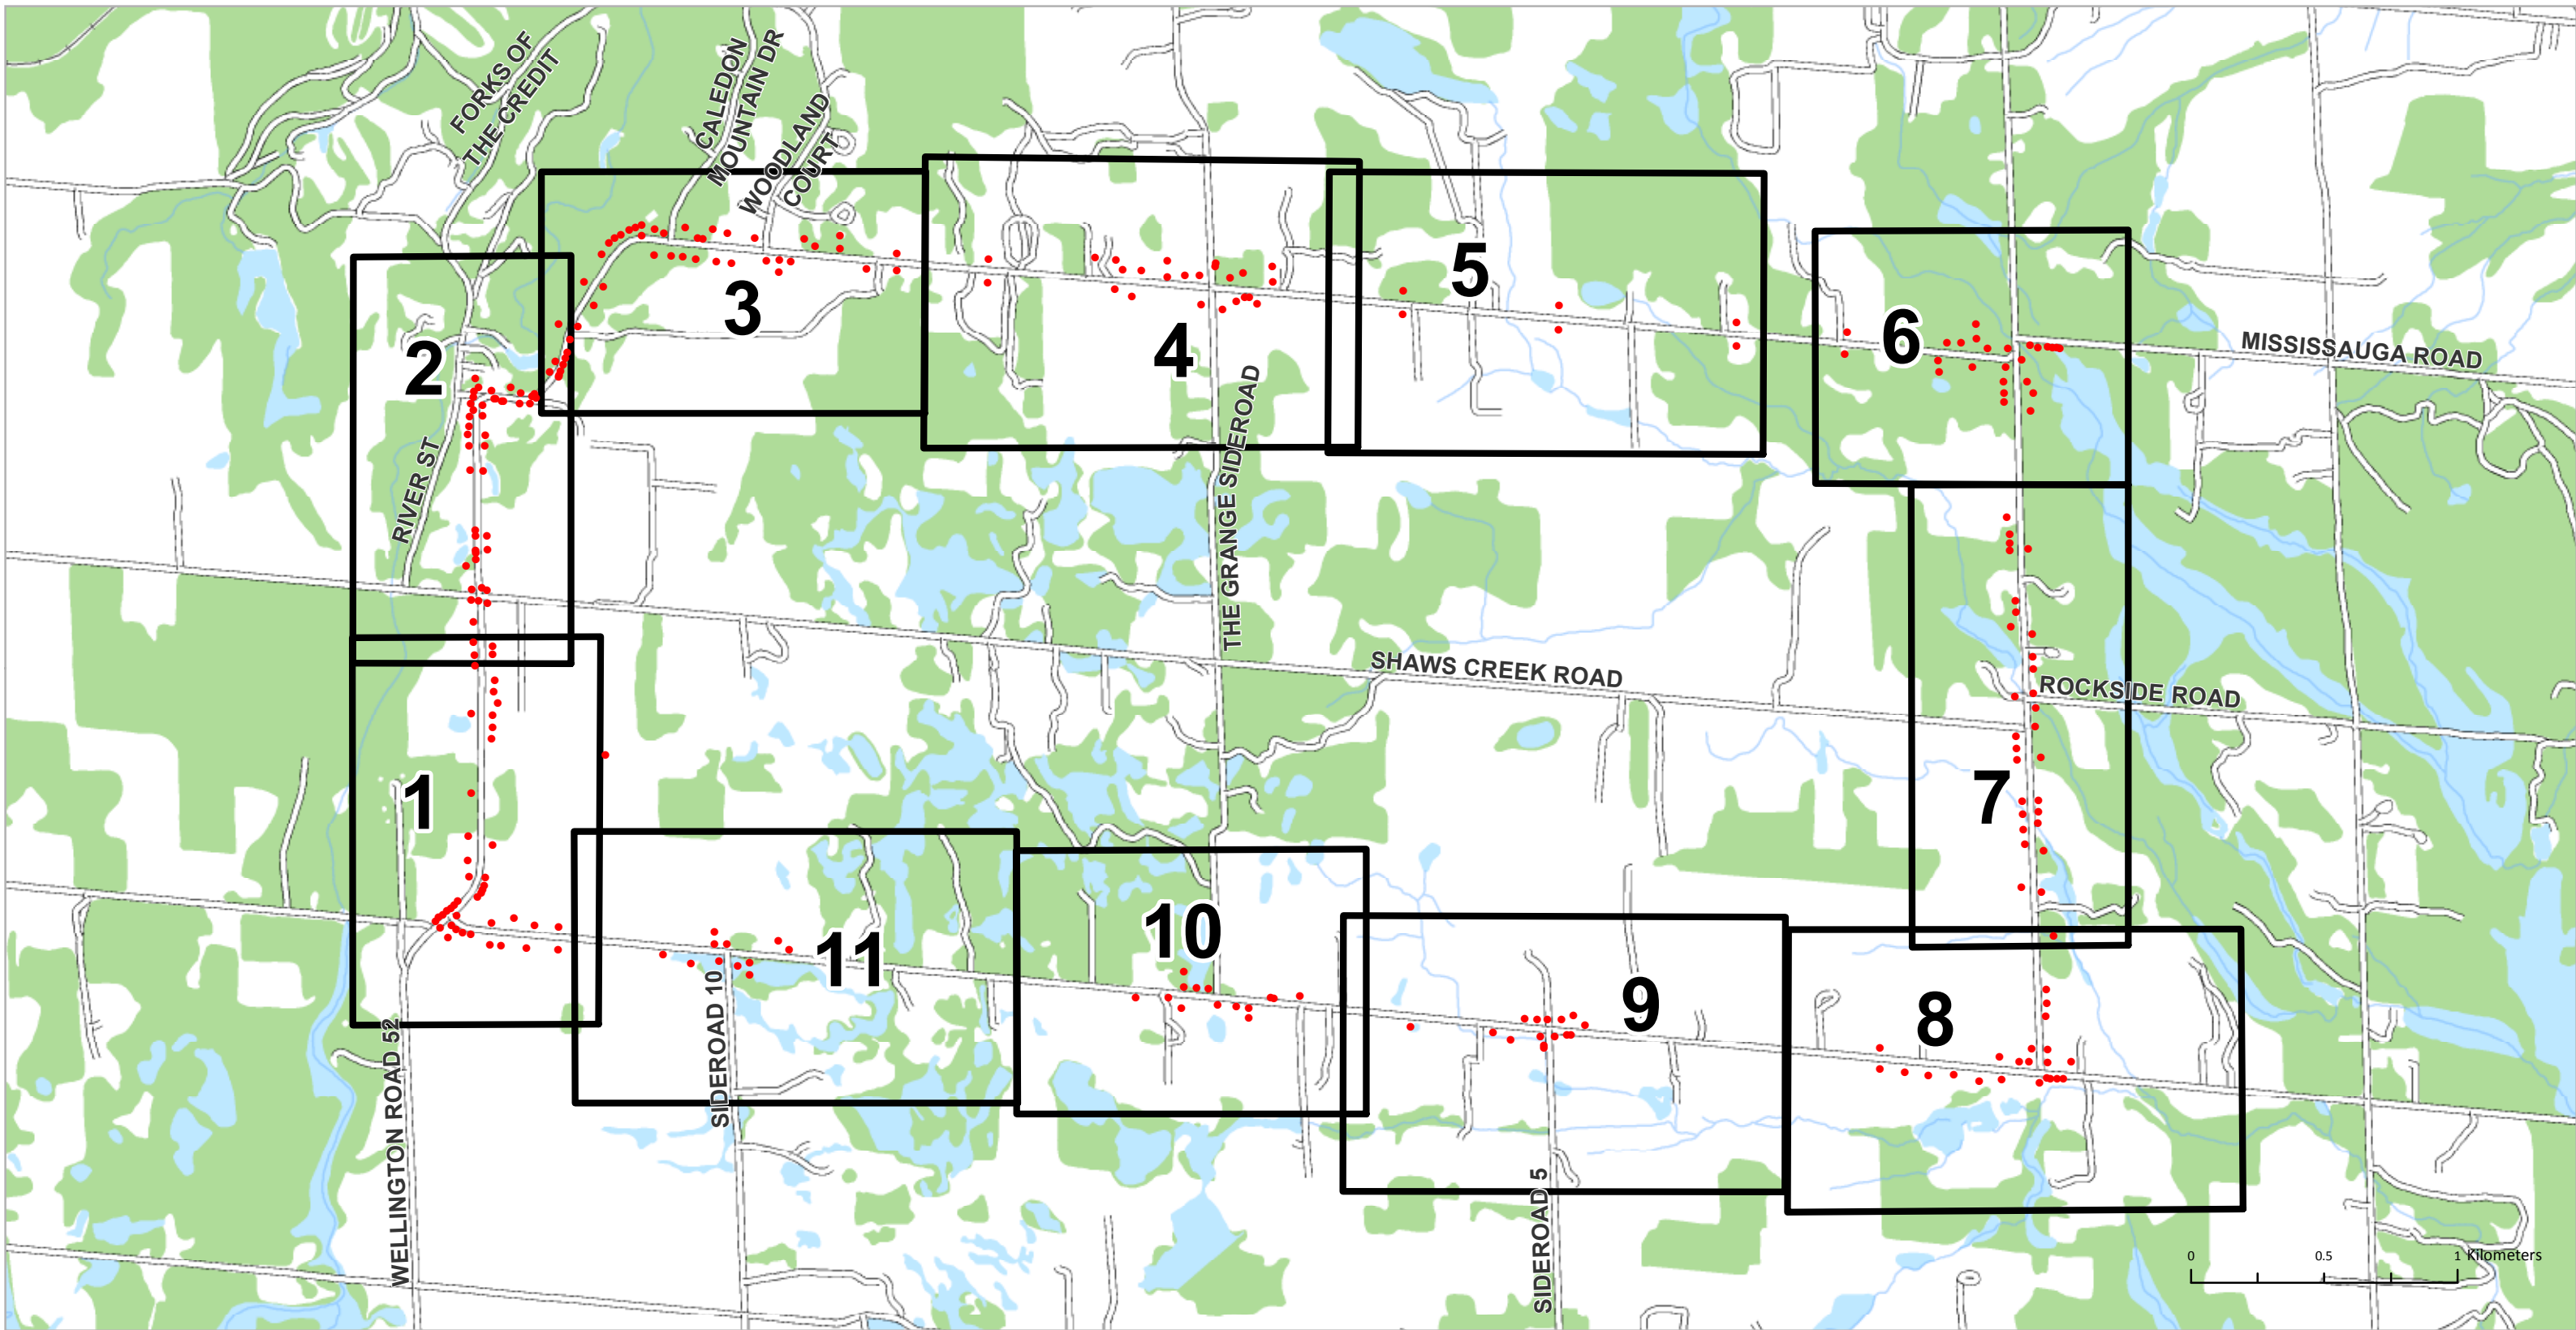

Appendix D
Signage Inventory Plans

**Belfountain EA: Signage Map
Overview Map**

March 2013

Legend

- Signage
- Road
- Railroad
- Watercourse
- Water body
- Wooded Area

Belfountain EA: Signage Map

(Plate 1 of 11)

March 2013

Legend

Road

Railroad

Watercourse

Water body

Wooded Area

Belfountain EA: Signage Map

Legend

Road

Railroad

Watercourse

Water body

Wooded Area

Belfountain EA: Signage Map

(Plate 11 of 11)

March 2013

Legend

Road

Railroad

Watercourse

Water body

Wooded Area